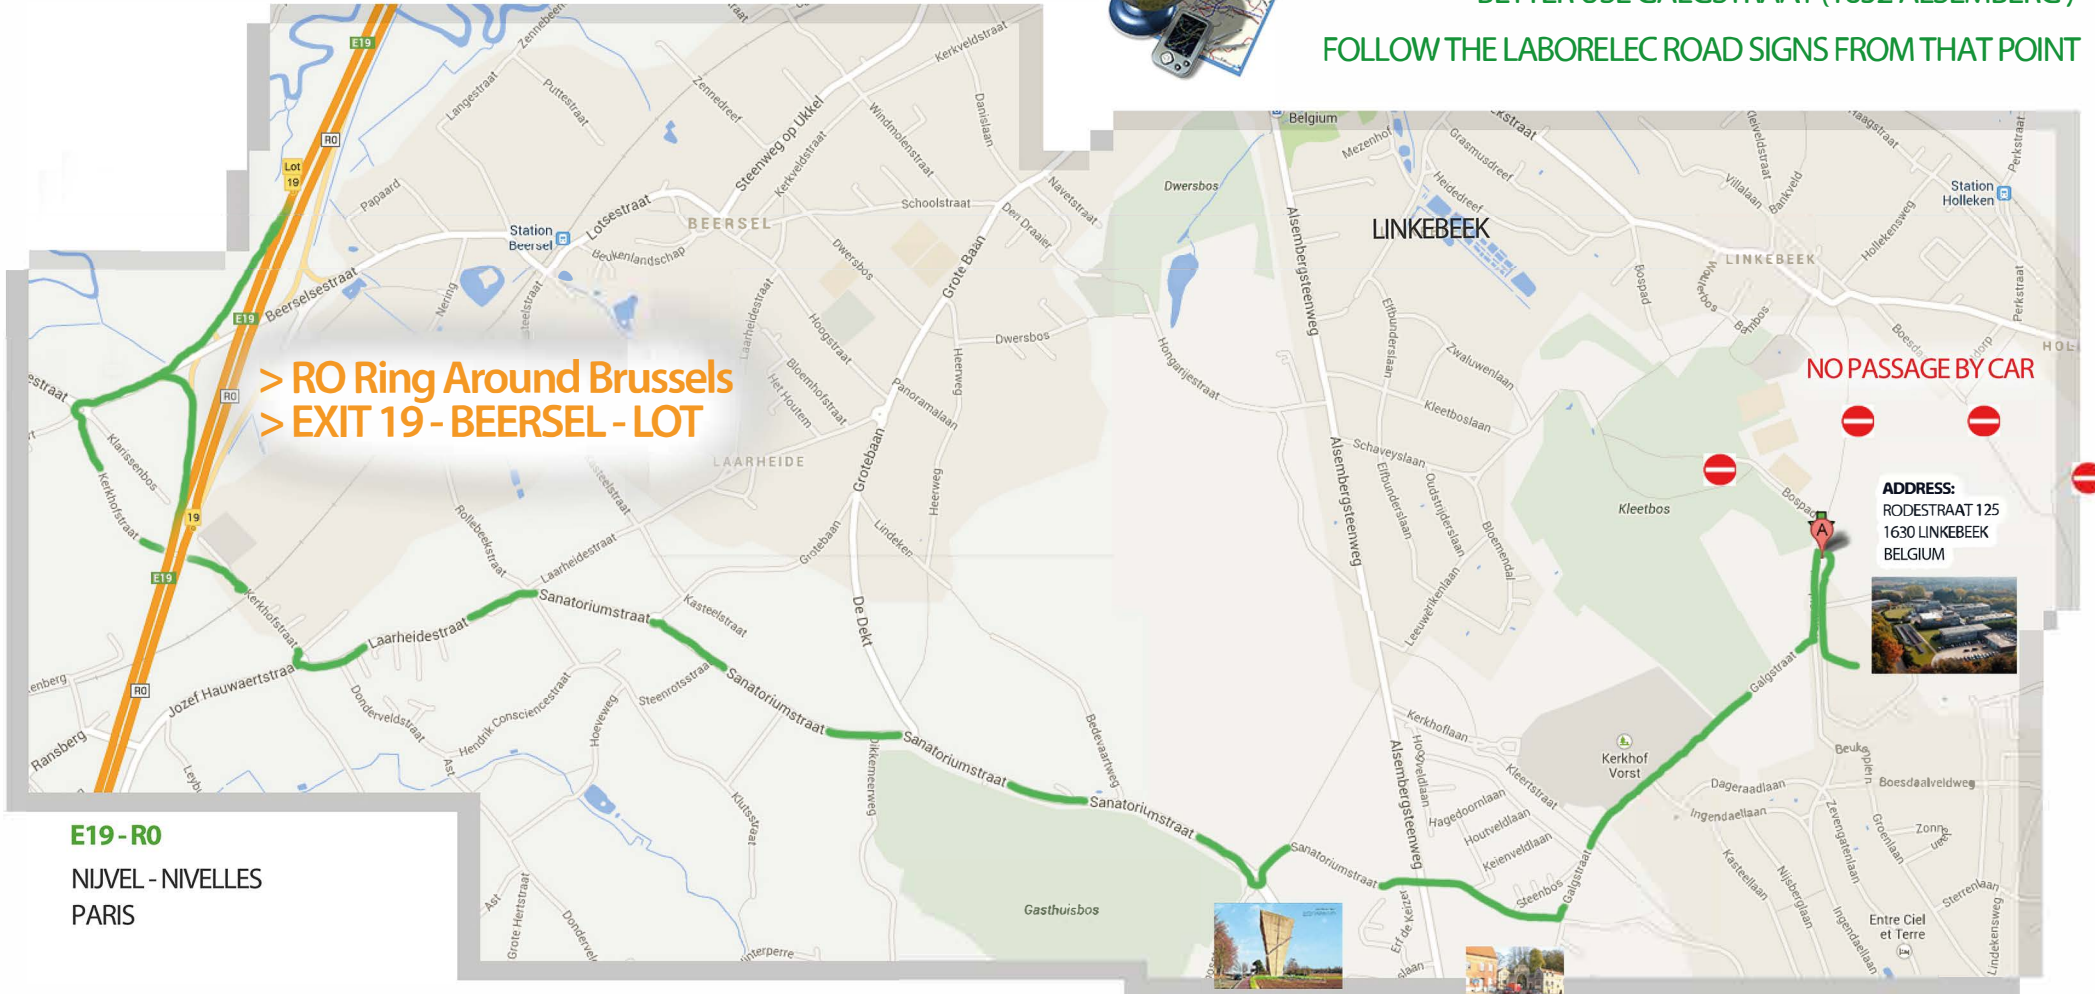

E19 - R0
ANTWERP
BRUSSELS
GENT
BRUGGE

ROUTE DESCRIPTION

GPS: DON'T USE RODESTRAAT LINKEBEEK

BETTER USE GALGSTRAAT (1652 ALSEMBERG)

FOLLOW THE LABORELEC ROAD SIGNS FROM THAT POINT

> RO Ring Around Brussels
> EXIT 19 - BEERSEL - LOT

NO PASSAGE BY CAR

ADDRESS:
RODESTRAAT 125
1630 LINKEBEEK
BELGIUM

E19 - R0
NIJVEL - NIVELLES
PARIS

**CITY HALL
BEERSEL**